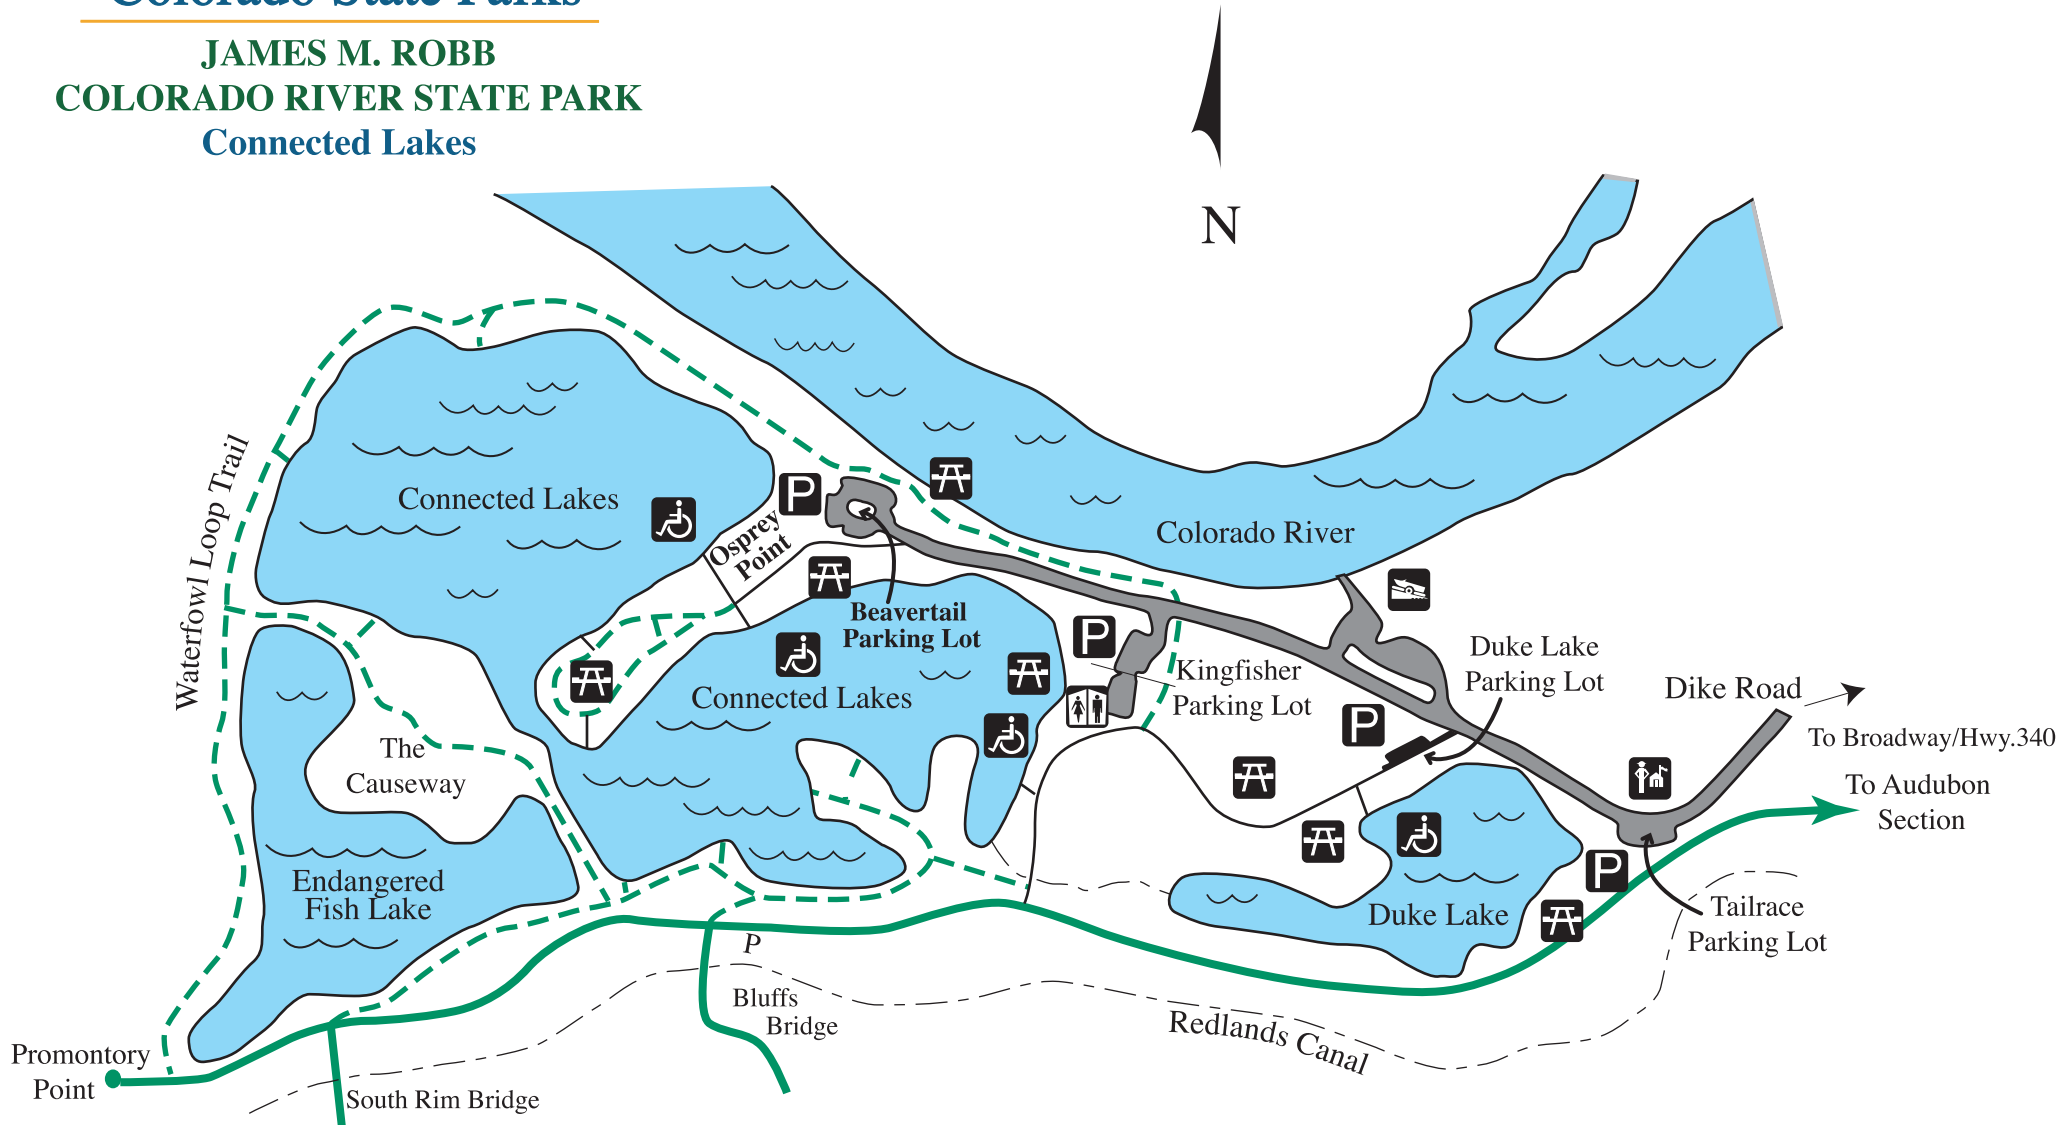

Colorado State Parks

JAMES M. ROBB

COLORADO RIVER STATE PARK

Connected Lakes

LEGEND

	Park Entrance		Picnic Area
	Restrooms		Accessible Fishing
	Parking		Boat Ramp
	Paved Trail		Unpaved Trail